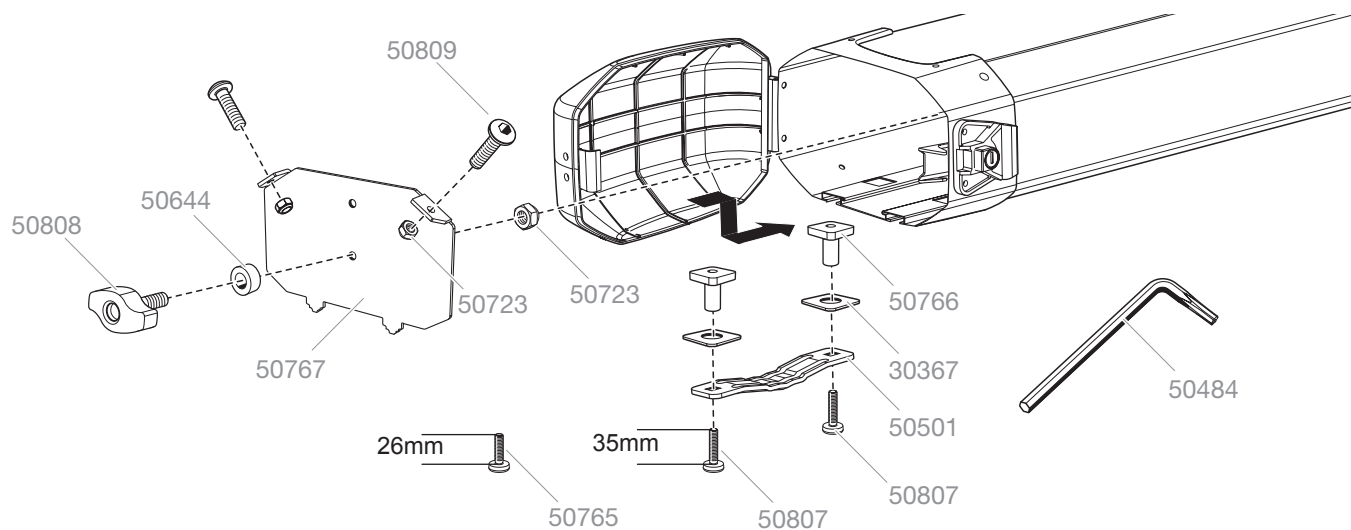

317

Conduit Box

Spare part

NEW

OLD

The time-saving load system

03/2012

THULE
SWEDEN
PROFESSIONAL