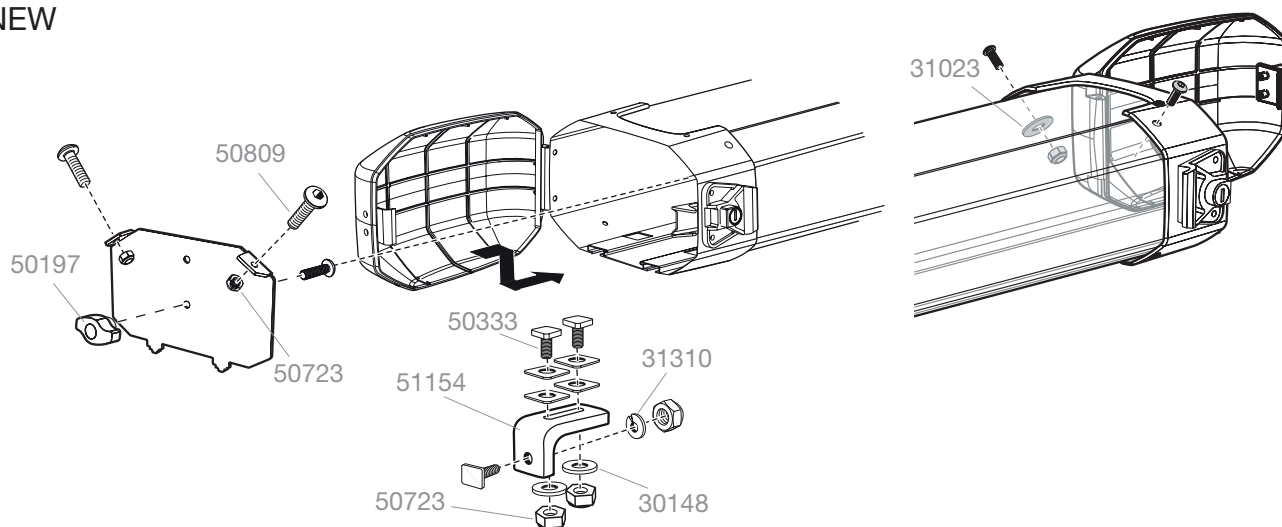

317

Conduit Box

Spare part

NEW

OLD

The time-saving load system

03/2012

THULE
SWEDEN
PROFESSIONAL